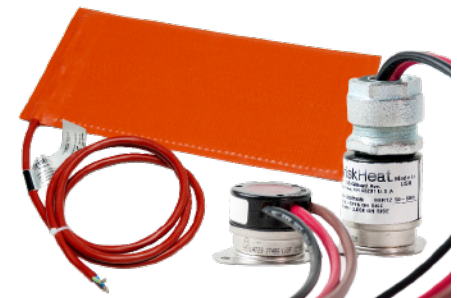

Increase thermal efficiency and further protect the heater using Insul-EZ™ closed-cell (weatherproof) foam insulation. This foam insulation comes in 48 in x 48 in (1.2 m x 1.2 m) sheets that can be cut and shaped in the field with a box cutter or knife. They have a peel-and-stick adhesive back for easy installation, an abrasion-resistant composite facing for extreme durability, and provide an insulating R-value of 3.

Additional Uses

BriskHeat's SRL/SRP silicone rubber heating blanket systems can be used on tanks and vessels of all shapes and sizes to protect against cold weather or maintain a desired temperature. The applications are generally not restricted by tank size or shape, industry, or geography.

The entire system is weatherproof, does not require maintenance, and is available in voltages up to 277 VAC. Additionally, the system is grounded for safety.

TB261P

Products	
SRL/SRP Silicone Heaters TD101N or TD101C	Insul-EZ Foam Insulation TB261P
Industries	
Agriculture/Farming Ranching	Consumer/Residential
Types of Users	
Farmers Ranchers Kennel Owners	Park Maintenance Personnel